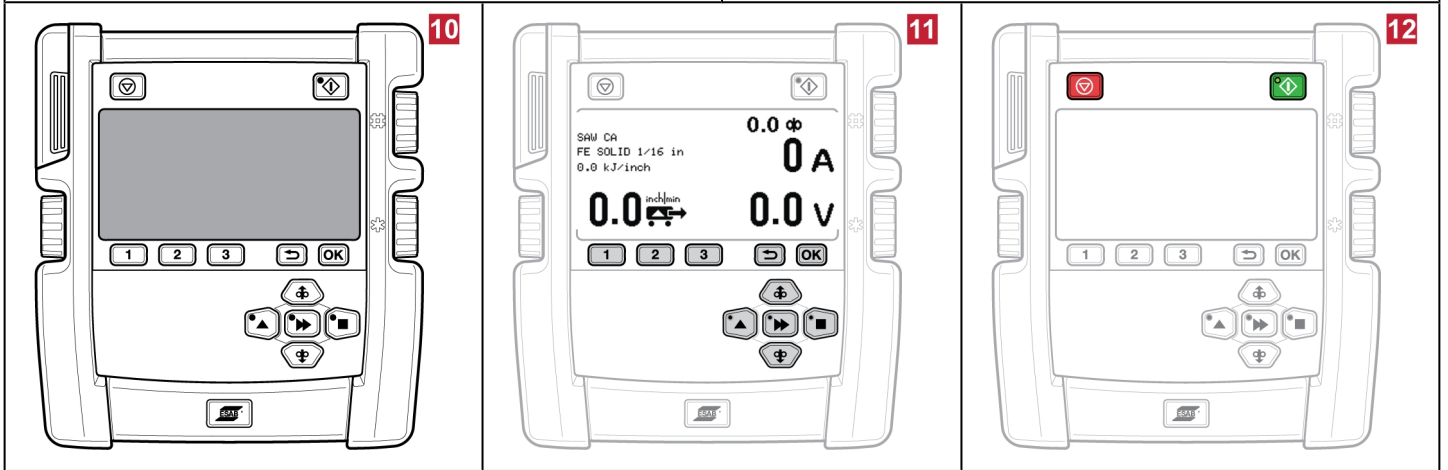

EWT 1000 Chassis

Quick Start Guide

0463 763 001 GB 20260306

For contact information visit esab.com

ESAB Corporation, 2800 Airport Road Denton, TX 76207, USA, Phone +1 800 378 8123

ESAB AB, Lindholmsallén 9, Box 8004, 402 77 Gothenburg, Sweden, Phone +46 (0) 31 50 90 00