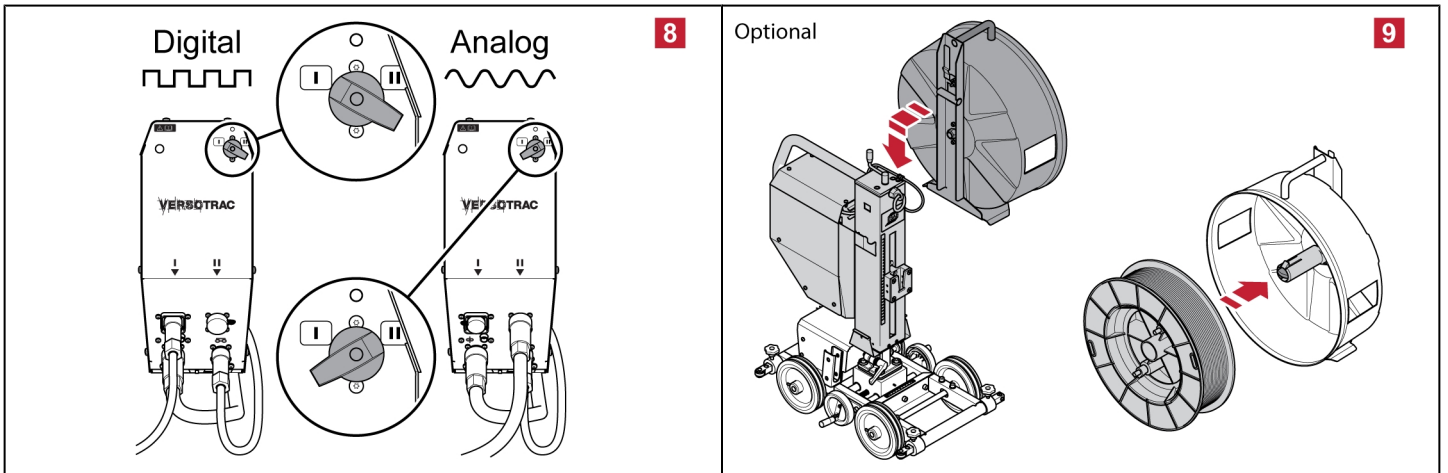

EWT 1000 Chassis

Quick Start Guide

0463 763 001 GB 20260306

For contact information visit esab.com

ESAB Corporation, 2800 Airport Road Denton, TX 76207, USA, Phone +1 800 378 8123

ESAB AB, Lindholmsallén 9, Box 8004, 402 77 Gothenburg, Sweden, Phone +46 (0) 31 50 90 00